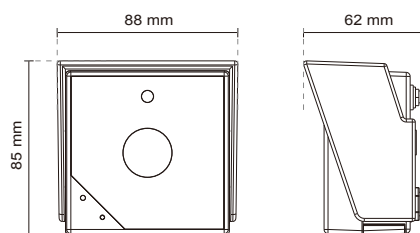

Dimensions

All specifications are subject to change without notice. Copyright © 2013 VIVOTEK INC. All rights reserved.

Distributed by:

VIVOTEK INC.

6F, No.192, Lien-Cheng Rd., Chung-Ho, New Taipei City, 235, Taiwan, R.O.C.
|T: +886-2-82455282 | F: +886-2-82455532 | E: sales@vivotek.com

VIVOTEK USA, INC.

2050 Ringwood Avenue, San Jose, CA 95131
|T: 408-773-8886 | F: 408-773-8298 | E: salesusa@vivotek.com

Ver 1.0